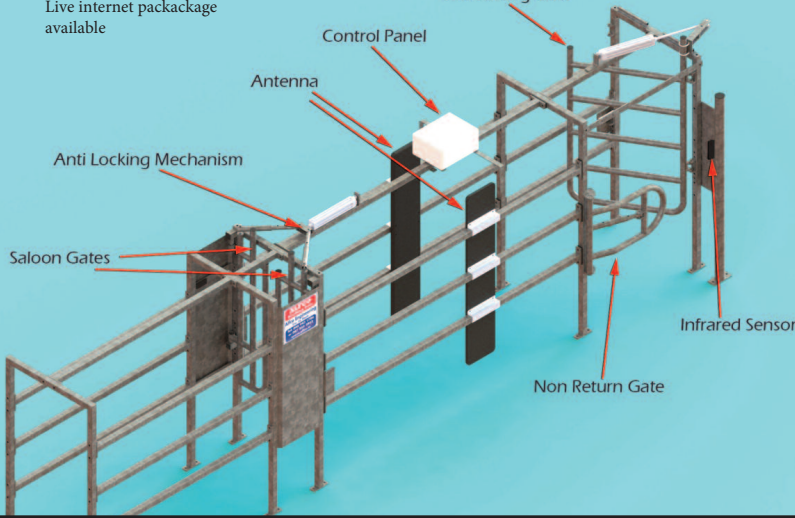

Alfco Standalone Drafting System

Cows can be quickly and safely drafted :

Keypad with
Department ISO
electronic eartags

Live internet packpackage
available

The Sorting Gate

Control Panel

Antenna

Anti Locking Mechanism

Saloon Gates

Infrared Sensor

Non Return Gate

TOM
HARTE
Farm Services LTD.

Contact:
Kieran O'Donoghue
087 832 7645
021 430 2471